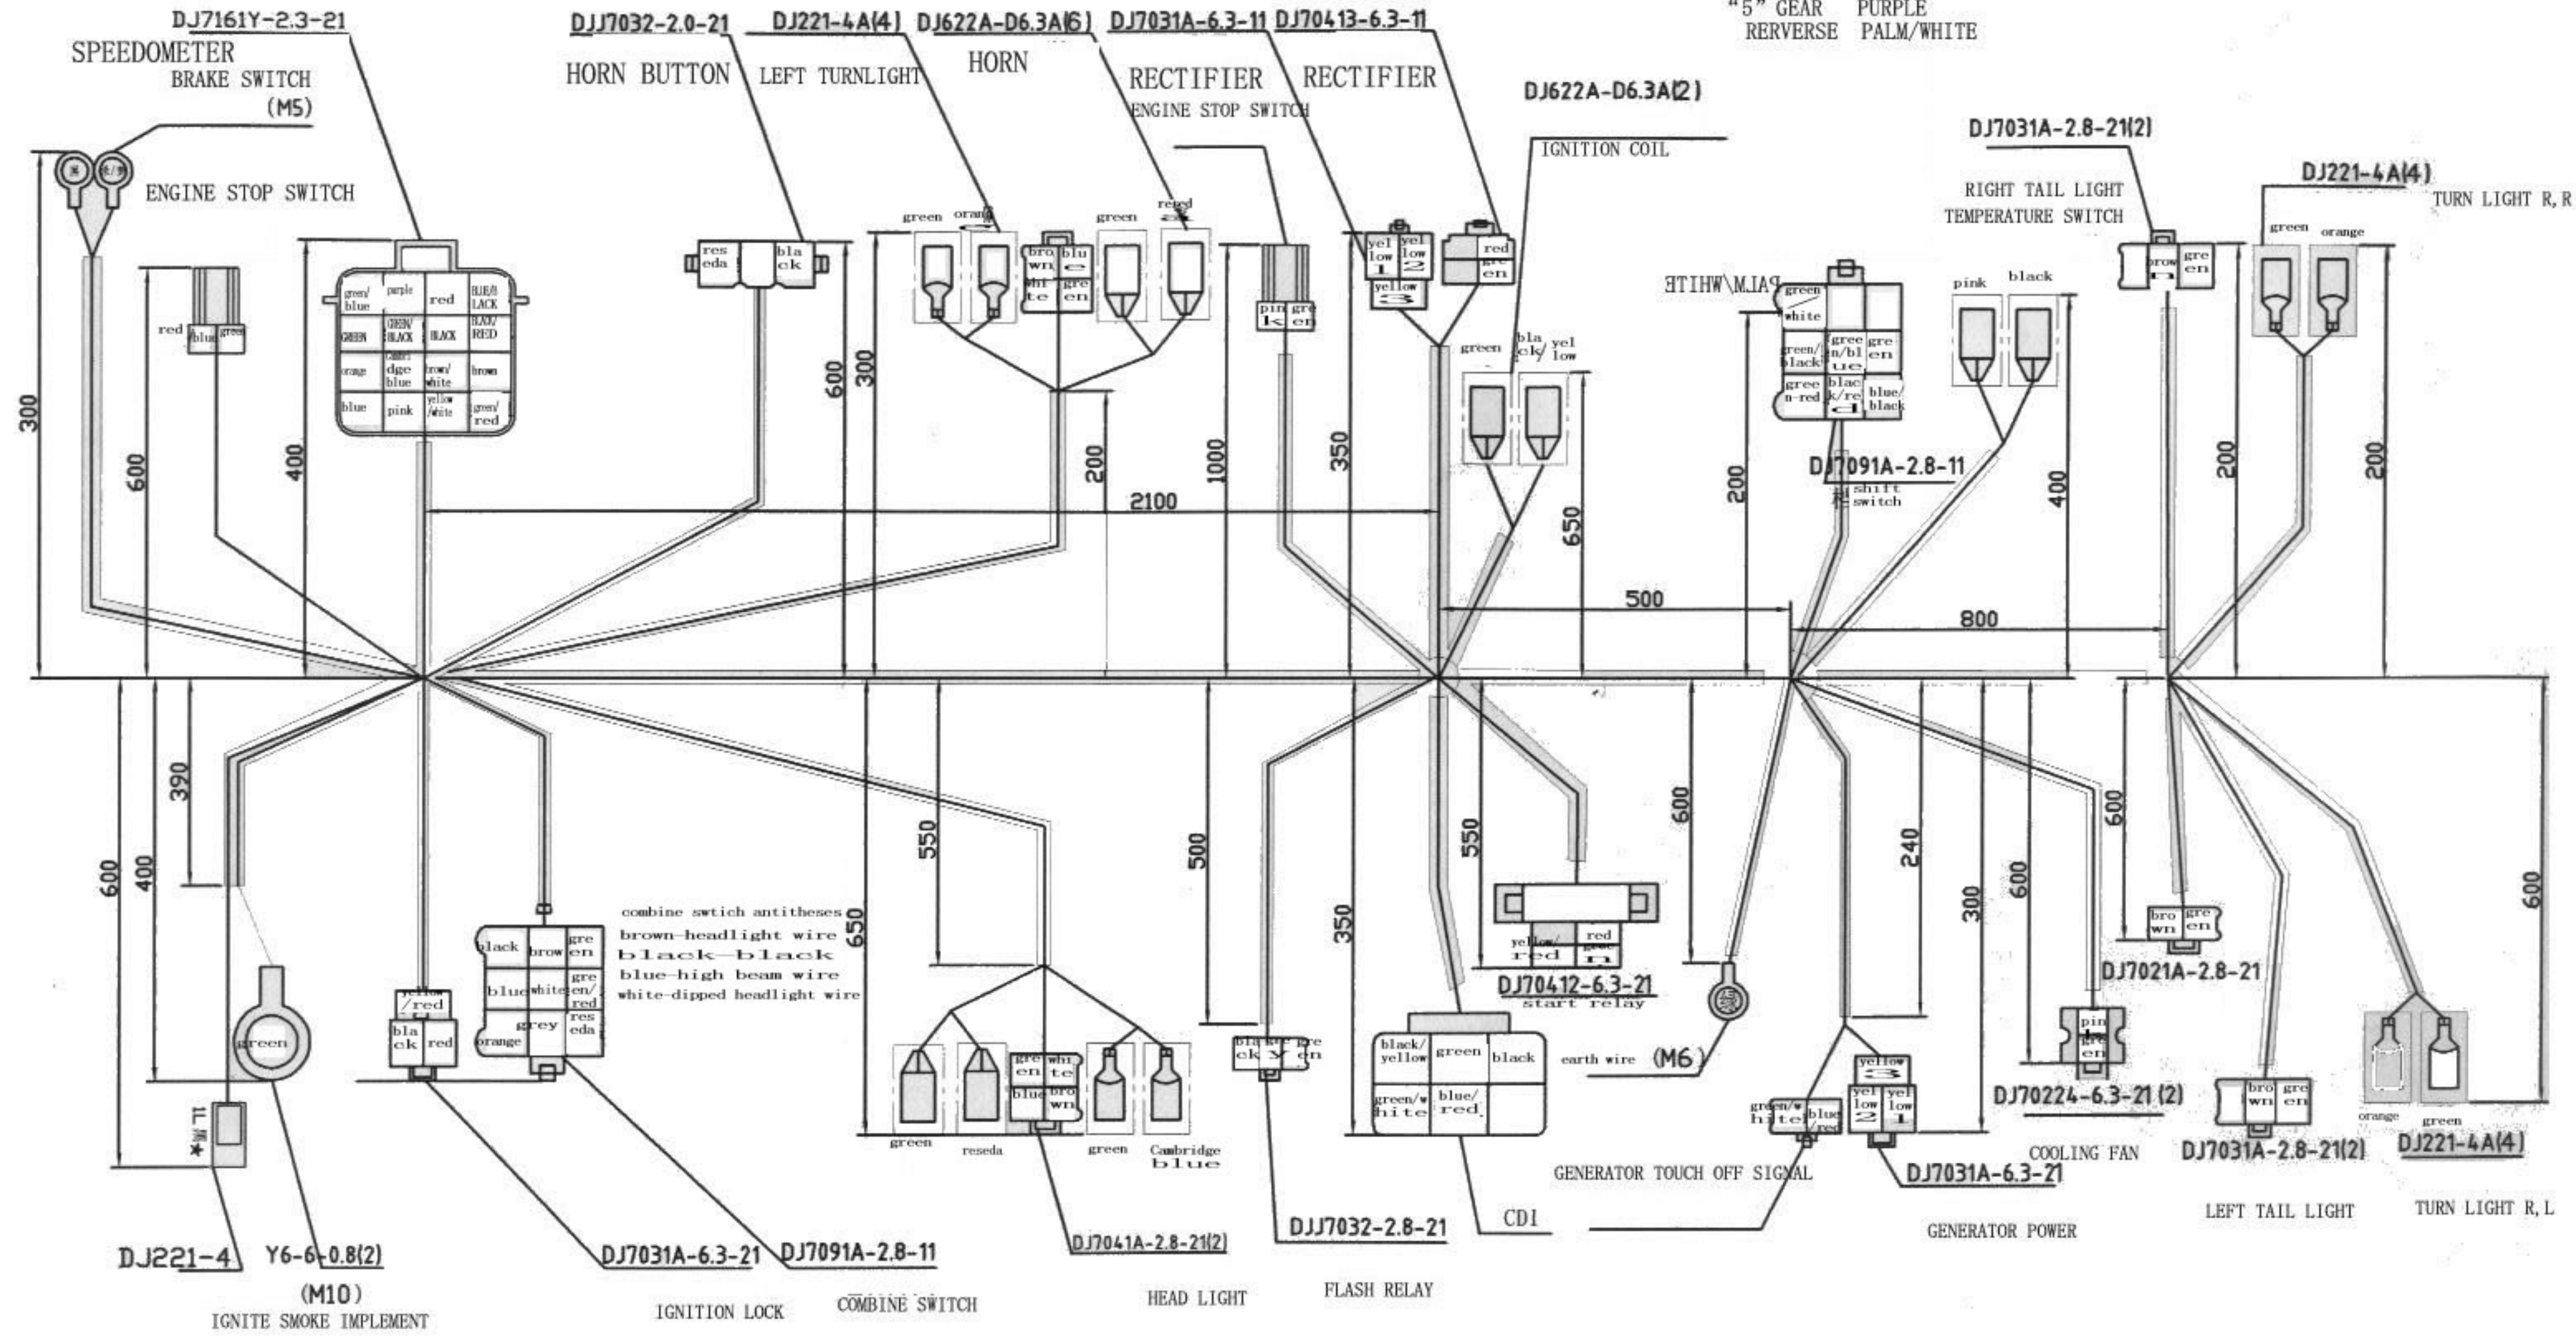

- NEUTRAL GREEN/RED
- "1" GEAR BLACK/RED
- "2" GEAR BLUE/BLACK
- "3" GEAR GREEN/BLACK
- "4" GEAR GREEN/BLUE
- "5" GEAR PURPLE
- RVERSE PALM/WHITE

combine switch antitheses
 brown-headlight wire
 black-black
 blue-high beam wire
 white-dipped headlight wire

earth wire (M6)

DJ221-4 Y6-6-0.8(2)
 (M10)
 IGNITE SMOKE IMPLEMENT

DJ7031A-6.3-21 DJ7091A-2.8-11
 IGNITION LOCK COMBINE SWITCH

DJ7041A-2.8-21(2) DJJ7032-2.8-21
 HEAD LIGHT FLASH RELAY

GENERATOR TOUCH OFF SIGNAL
 DJ7031A-6.3-21
 GENERATOR POWER

DJ7031A-2.8-21(2) DJ221-4A(4)
 LEFT TAIL LIGHT TURN LIGHT R, L