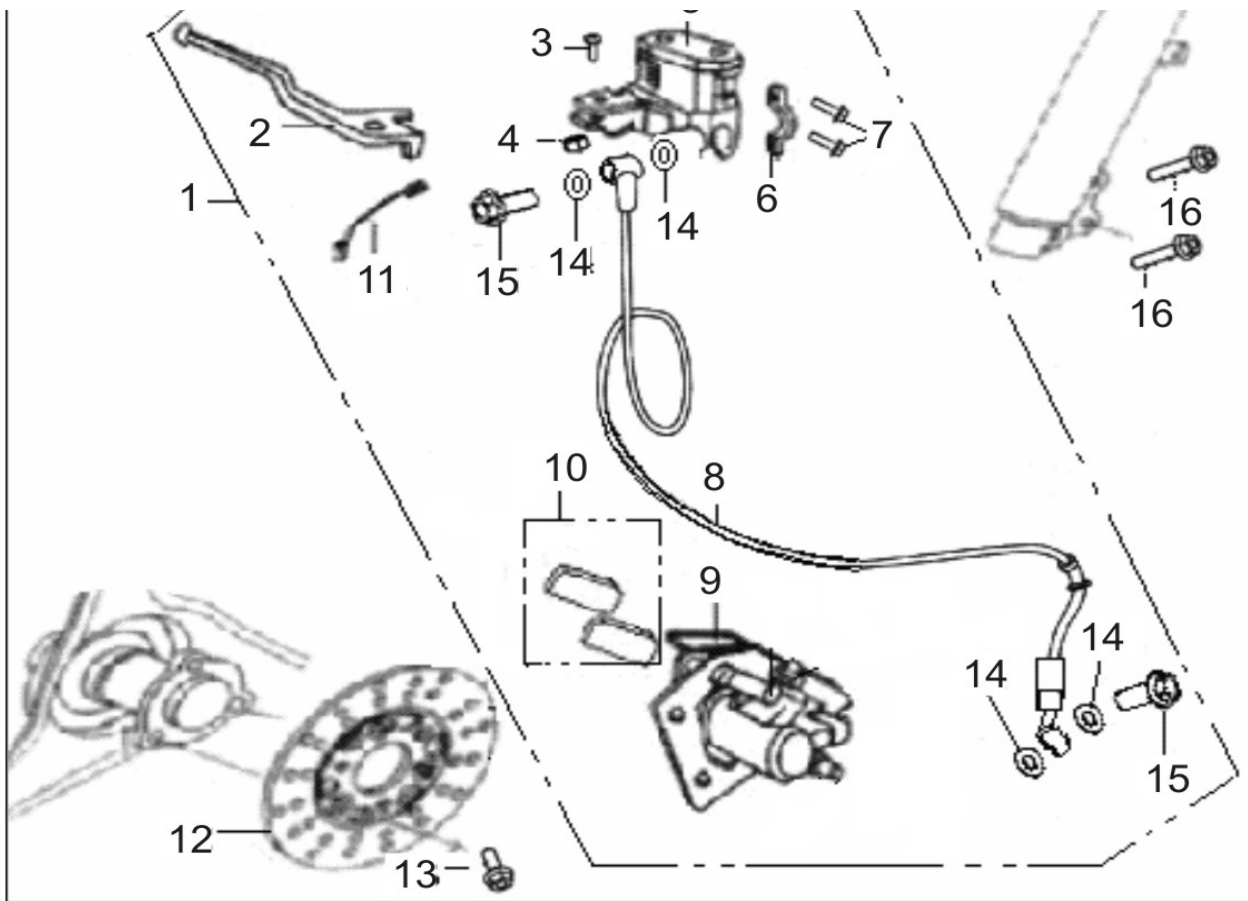

TNG SS492 BODY PARTS

(Click line item in left column for more information)

(Prices and specifications subject to change)

Item	P/N	Description
1	SS49-B01.01	Handlebar
2	VN49-B06.20	Bolt M10 x 1.25 x 45
3	SS49-B01.03	U Nut 10 x 1.25mm
4	SS49-B01.04	Left Grip
5	SS49-B01.05	Right Grip Assy.
8	SS49-B01.08	Throttle Cable Assy
9	SS49-B01.09	Rear Brake Cable Jacket
11	SS49-B01.11	Brake Cable Assy
13	SS49-B01.13	Rear Fender
98	VN49-B04.15B More info	Front Turn Signal - Left (Handlebar) Amber Lens DOT
99	VN49-B04.16B More info	Front Turn Signal - Right (Handlebar) Amber Lens DOT

(Click line item in left column for more information)

(Prices and specifications subject to change)

Item	P/N	Description
1	SS49-B02.01	Left Control Switch
2	SS49-B02.02	Left Brake Lever (145mm)
6	SS49-B02.06	Right Control Switch

20	SS49-B03.20	Ball Race Connecting
21	SS49-B03.21	Steel Ball 5 (Set of 42)
22	SS49-B03.22	Ball Race 2
23	SS49-B03.23	Ball Race 4
24	SS49-B03.24	Steering Column

(Click line item in left column for more information)

(Prices and specifications subject to change)

Item	P/N	Description
1	SS49-B04.01	Front Wheel Rim 3.5 x 12" (DOT)
2	SS49-B04.02	Collar
3	SS49-B04.03	Oil Seal 22x35x7 R
4	SS49-B04.04	Ball Bearing 6201-2RS
5	SS49-B04.05	Front Tire 120/70-12 (DOT)
7	SS49-B04.07	Nut 12x1.25mm
8	SS49-B04.08	Front Wheel Axle
9	SS49-B04.09	Collar
10	SS49-B04.10	Speedometer Pickup