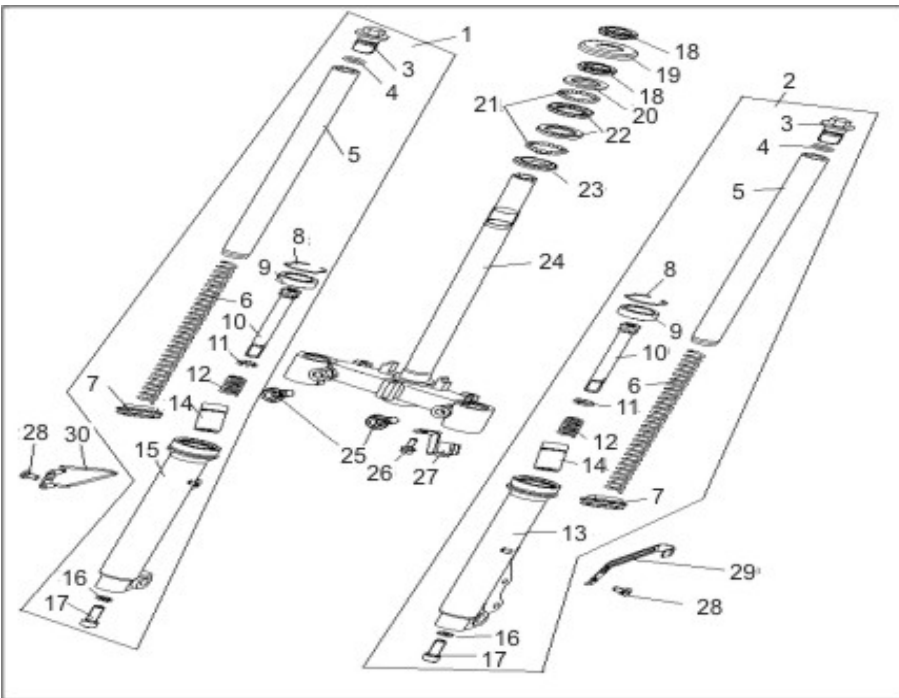

TNG SS492 BODY PARTS

(Click line item in left column for more information)

(Prices and specifications subject to change)

Item	P/N	Description
1	SS49-B01.01	Handlebar
2	VN49-B06.20	Bolt M10 x 1.25 x 45
3	SS49-B01.03	U Nut 10 x 1.25mm
4	SS49-B01.04	Left Grip
5	SS49-B01.05	Right Grip Assy.
8	SS49-B01.08	Throttle Cable Assy
9	SS49-B01.09	Rear Brake Cable Jacket
11	SS49-B01.11	Brake Cable Assy
13	SS49-B01.13	Rear Fender
98	VN49-B04.15B More info	Front Turn Signal - Left (Handlebar) Amber Lens DOT
99	VN49-B04.16B More info	Front Turn Signal - Right (Handlebar) Amber Lens DOT

(Click line item in left column for more information)

(Prices and specifications subject to change)

Item	P/N	Description
1	SS49-B02.01	Left Control Switch
2	SS49-B02.02	Left Brake Lever (145mm)
6	SS49-B02.06	Right Control Switch

20	SS49-B03.20	Ball Race Connecting
21	SS49-B03.21	Steel Ball 5 (Set of 42)
22	SS49-B03.22	Ball Race 2
23	SS49-B03.23	Ball Race 4
24	SS49-B03.24	Steering Column

(Click line item in left column for more information)

(Prices and specifications subject to change)

Item	P/N	Description
1	SS49-B04.01	Front Wheel Rim 3.5 x 12" (DOT)
2	SS49-B04.02	Collar
3	SS49-B04.03	Oil Seal 22x35x7 R
4	SS49-B04.04	Ball Bearing 6201-2RS
5	SS49-B04.05	Front Tire 120/70-12 (DOT)
7	SS49-B04.07	Nut 12x1.25mm
8	SS49-B04.08	Front Wheel Axle
9	SS49-B04.09	Collar
10	SS49-B04.10	Speedometer Pickup