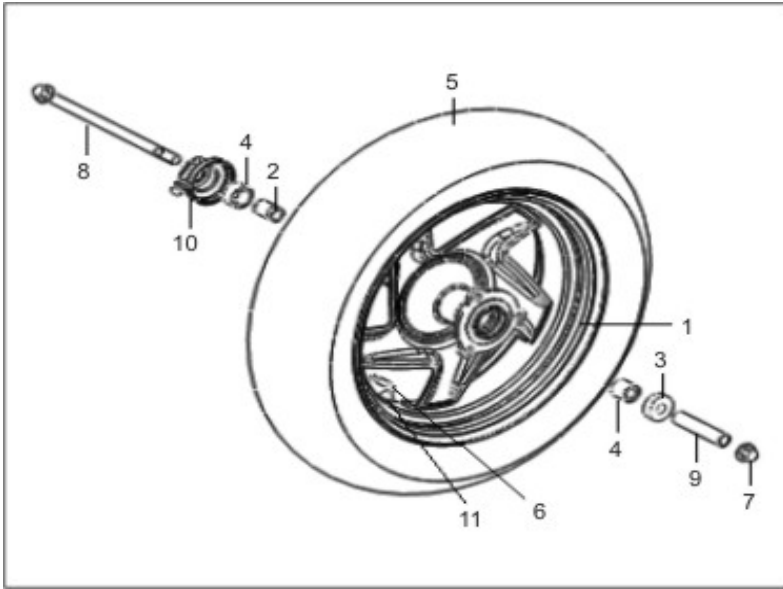

20	SS49-B03.20	Ball Race Connecting
21	SS49-B03.21	Steel Ball 5 (Set of 42)
22	SS49-B03.22	Ball Race 2
23	SS49-B03.23	Ball Race 4
24	SS49-B03.24	Steering Column