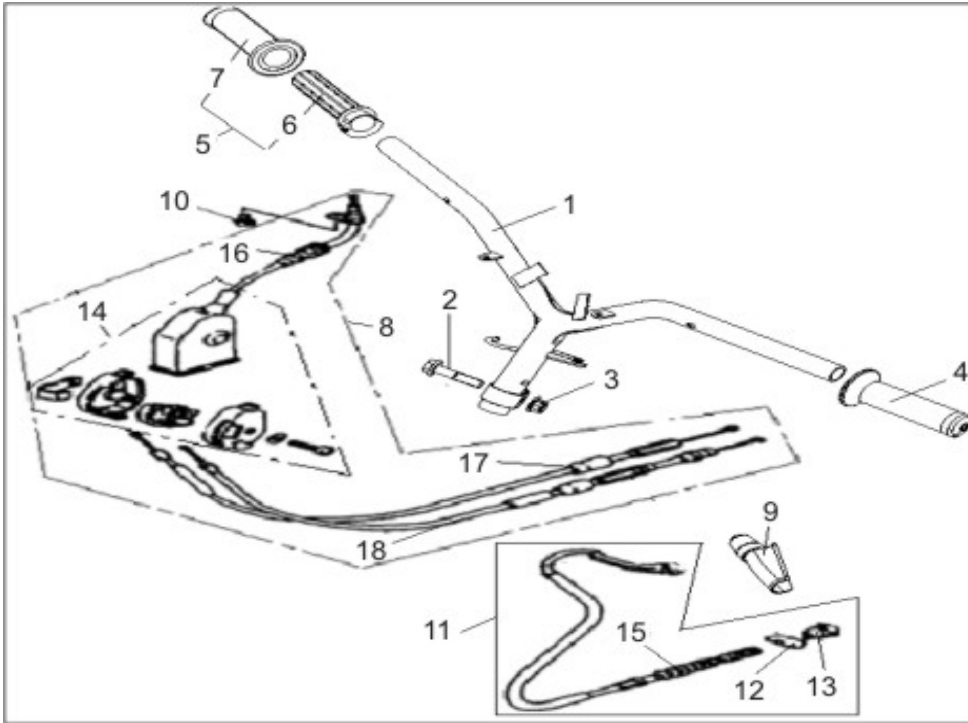

TNG SS492 BODY PARTS

(Click line item in left column for more information)

(Prices and specifications subject to change)

Item	P/N	Description
1	SS49-B01.01	Handlebar
2	VN49-B06.20	Bolt M10 x 1.25 x 45
3	SS49-B01.03	U Nut 10 x 1.25mm
4	SS49-B01.04	Left Grip
5	SS49-B01.05	Right Grip Assy.
8	SS49-B01.08	Throttle Cable Assy
9	SS49-B01.09	Rear Brake Cable Jacket
11	SS49-B01.11	Brake Cable Assy
13	SS49-B01.13	Rear Fender
98	VN49-B04.15B More info	Front Turn Signal - Left (Handlebar) Amber Lens DOT
99	VN49-B04.16B More info	Front Turn Signal - Right (Handlebar) Amber Lens DOT

(Click line item in left column for more information)

(Prices and specifications subject to change)

Item	P/N	Description
1	SS49-B02.01	Left Control Switch
2	SS49-B02.02	Left Brake Lever (145mm)
6	SS49-B02.06	Right Control Switch

(Click line item in left column for more information)

(Prices and specifications subject to change)

Item	P/N	Description
1	SS49-B03.01	Front Right Fork
2	SS49-B03.02	Front Left Fork
19	SS49-B03.19	Ball Race Cover

(Prices and specifications subject to change)

Item	P/N	Description
1	SS49-B04.01	Front Wheel Rim 3.5 x 12" (DOT)
2	SS49-B04.02	Collar
3	SS49-B04.03	Oil Seal 22x35x7 R
4	SS49-B04.04	Ball Bearing 6201-2RS
5	SS49-B04.05	Front Tire 120/70-12 (DOT)
7	SS49-B04.07	Nut 12x1.25mm
8	SS49-B04.08	Front Wheel Axle
9	SS49-B04.09	Collar
10	SS49-B04.10	Speedometer Pickup