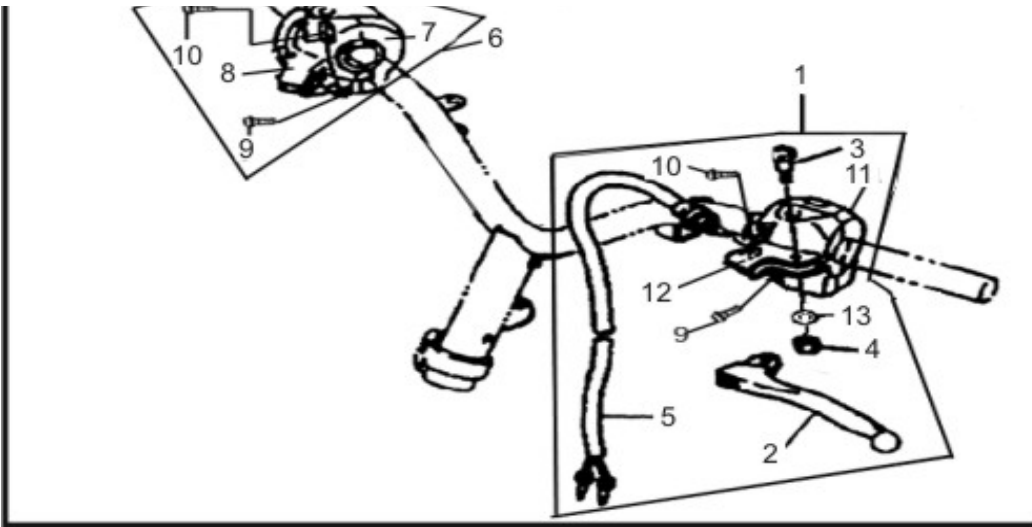

TNG SS492 BODY PARTS

(Click line item in left column for more information)

(Prices and specifications subject to change)

Item	P/N	Description
1	SS49-B01.01	Handlebar
2	VN49-B06.20	Bolt M10 x 1.25 x 45
3	SS49-B01.03	U Nut 10 x 1.25mm
4	SS49-B01.04	Left Grip
5	SS49-B01.05	Right Grip Assy.
8	SS49-B01.08	Throttle Cable Assy
9	SS49-B01.09	Rear Brake Cable Jacket
11	SS49-B01.11	Brake Cable Assy
13	SS49-B01.13	Rear Fender
98	VN49-B04.15B More info	Front Turn Signal - Left (Handlebar) Amber Lens DOT
99	VN49-B04.16B More info	Front Turn Signal - Right (Handlebar) Amber Lens DOT

(Click line item in left column for more information)

(Prices and specifications subject to change)

Item	P/N	Description
1	SS49-B02.01	Left Control Switch
2	SS49-B02.02	Left Brake Lever (145mm)
6	SS49-B02.06	Right Control Switch

(Click line item in left column for more information)

(Prices and specifications subject to change)

Item	P/N	Description
1	SS49-B03.01	Front Right Fork
2	SS49-B03.02	Front Left Fork
19	SS49-B03.19	Ball Race Cover

(Prices and specifications subject to change)

Item	P/N	Description
1	SS49-B04.01	Front Wheel Rim 3.5 x 12" (DOT)
2	SS49-B04.02	Collar
3	SS49-B04.03	Oil Seal 22x35x7 R
4	SS49-B04.04	Ball Bearing 6201-2RS
5	SS49-B04.05	Front Tire 120/70-12 (DOT)
7	SS49-B04.07	Nut 12x1.25mm
8	SS49-B04.08	Front Wheel Axle
9	SS49-B04.09	Collar
10	SS49-B04.10	Speedometer Pickup