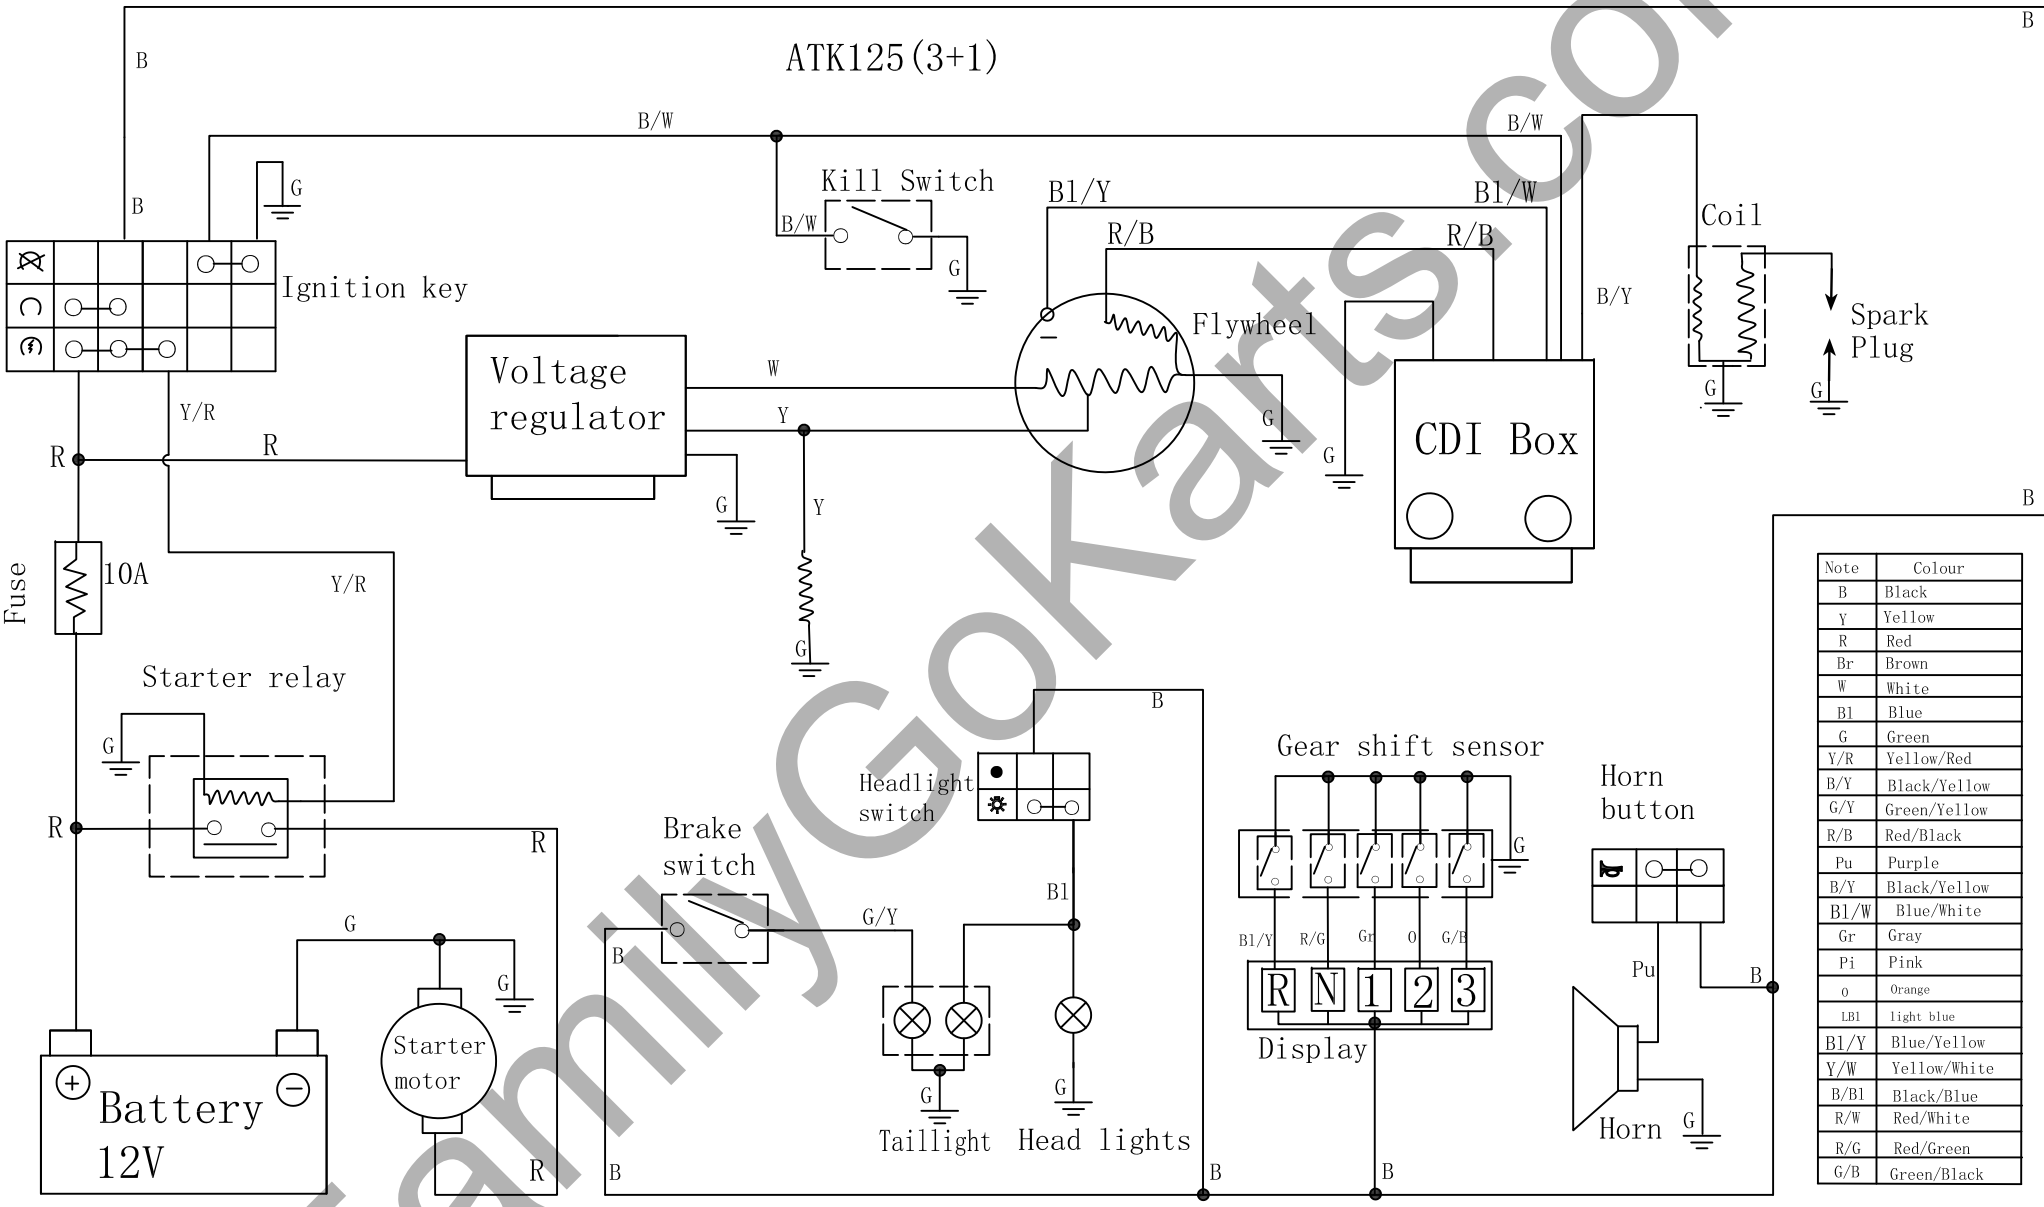

ATK125 (3+1)

Note	Colour
B	Black
Y	Yellow
R	Red
Br	Brown
W	White
Bl	Blue
G	Green
Y/R	Yellow/Red
B/Y	Black/Yellow
G/Y	Green/Yellow
R/B	Red/Black
Pu	Purple
B/Y	Black/Yellow
Bl/W	Blue/White
Gr	Gray
Pi	Pink
o	Orange
LB1	light blue
Bl/Y	Blue/Yellow
Y/W	Yellow/White
B/Bl	Black/Blue
R/W	Red/White
R/G	Red/Green
G/B	Green/Black