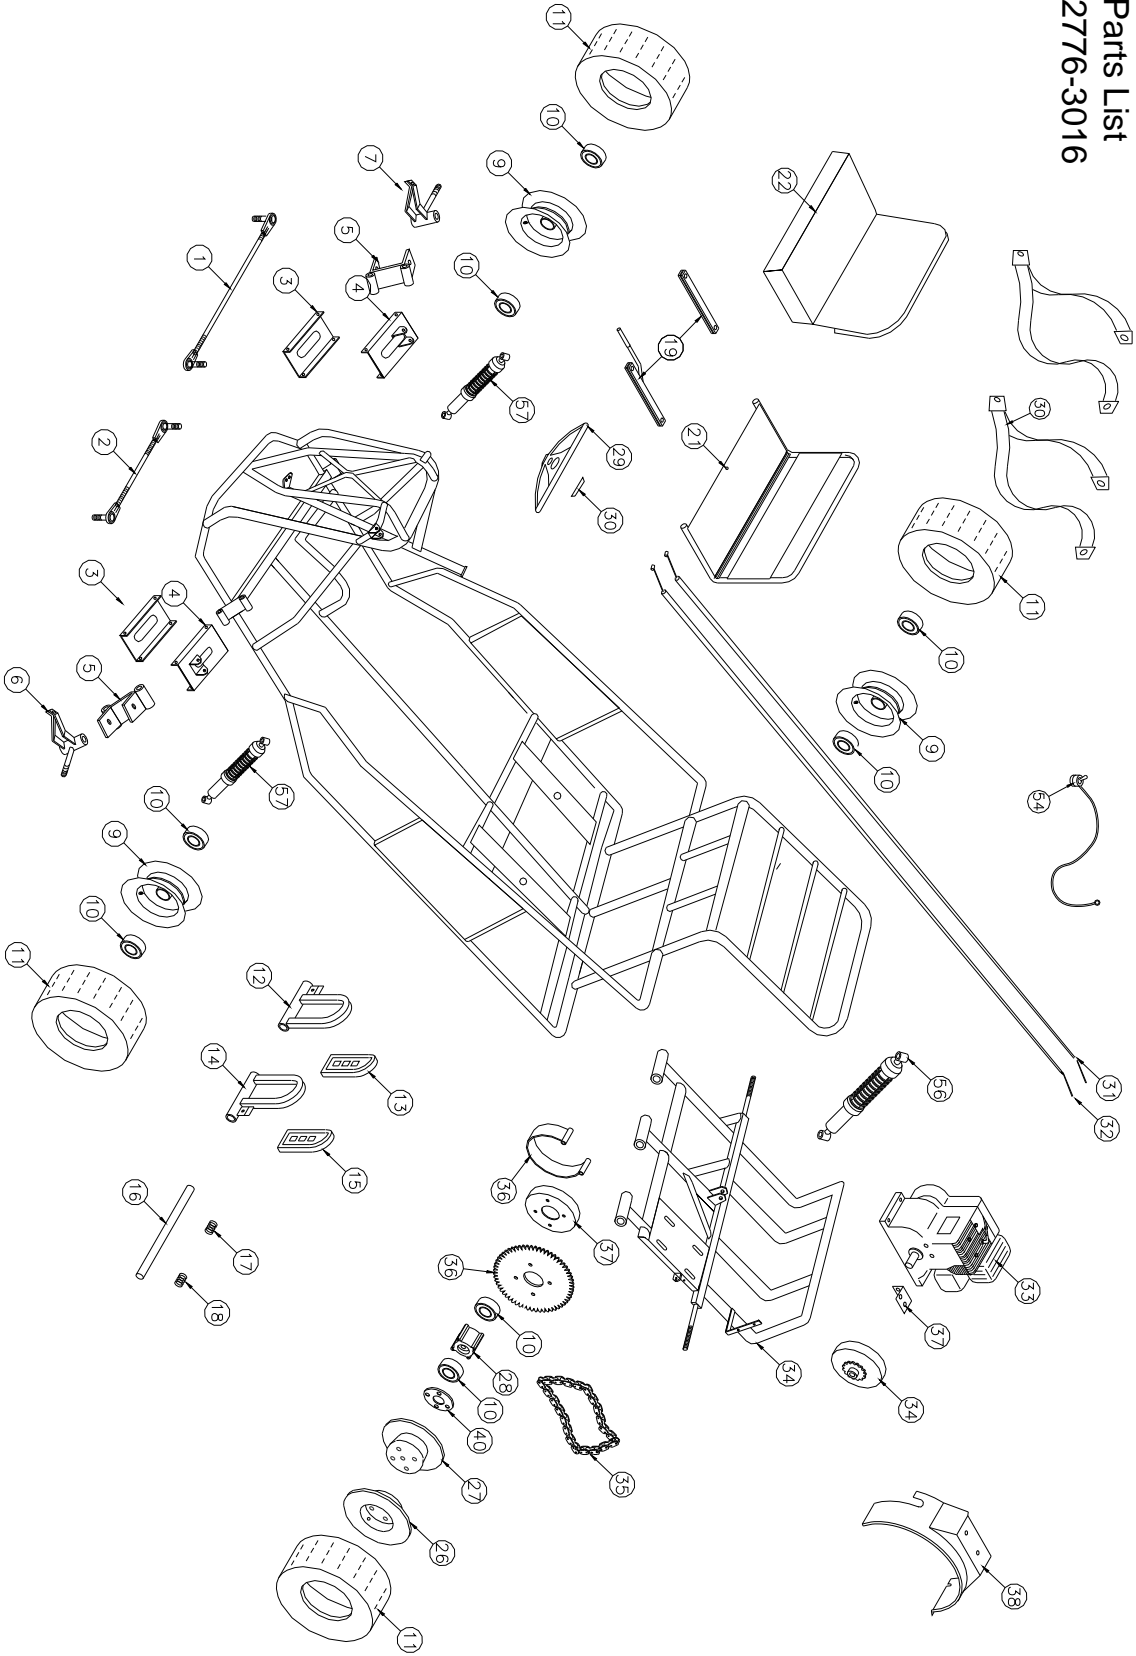

Parts List
2776-3016

Carter Brothers Mfg Co Inc.

1871 US. Hwy 231 Brundidge, AL 36010, 334-735-2301, Fax: 334-735-3500