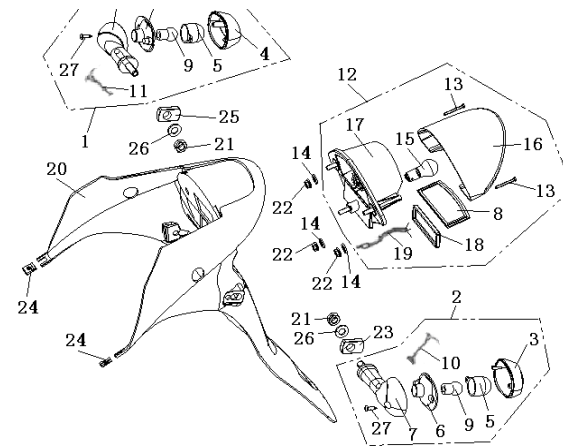

2	81500BMBT001	FLASHER LIGHT ASSY., 1(E MARK)	1	
3	81102BMBT001	LIGHT COVER, L.	1	
4	81302BMBT001	LIGHT COVER, R.	1	
5	81107BM0T000	INNER COVER	2	
6	81105BM0T001	BOWL, REFLEX LIGHT	2	
7	81502BM0T001	BULB BASE	2	
8	82503BM0T000	LICENSE LIGHT SLICE	1	
9	81501H70X000	BULB, 12V/10W	2	
10	81510BM0T000	WIRE ASSY., F. L. FLASHER	1	
11	81710BM0T000	WIRE ASSY., F. R. FLASHER	1	
12	82000BM0T001	TAIL LIGHT ASSY. (E MARK)	1	
13	B05074002005	SCREW 4X20MM	2	
14	82011G00P000	RUBBER WASHER	3	
15	82005JL0T000	BULB 12V 21/5W	1	
16	82008BM0T001	INDICATOR LENS	1	
17	82003BM0T000	TAIL LIGHT BASE	1	
18	86502BM0T000	RR. REFLECTOR (E MARK)	1	
19	82900BM0T000	WIRE ASSY., TAIL LIGHT	1	
20	08202BM0T000	LICENSE BRACKET	1	
21	B04061012565	NUT10X1.25MM	2	
22	B04070600065	NUT 6MM	3	
23	81511BM0T000	FLASHER LIGHT CUSHION, L	1	
24	65802BM0T000	SPRING NUT 5MM	2	
25	81708BM0T000	FLASHER LIGHT CUSHION, R	1	
26	B07030001005	WASHER 10MM	2