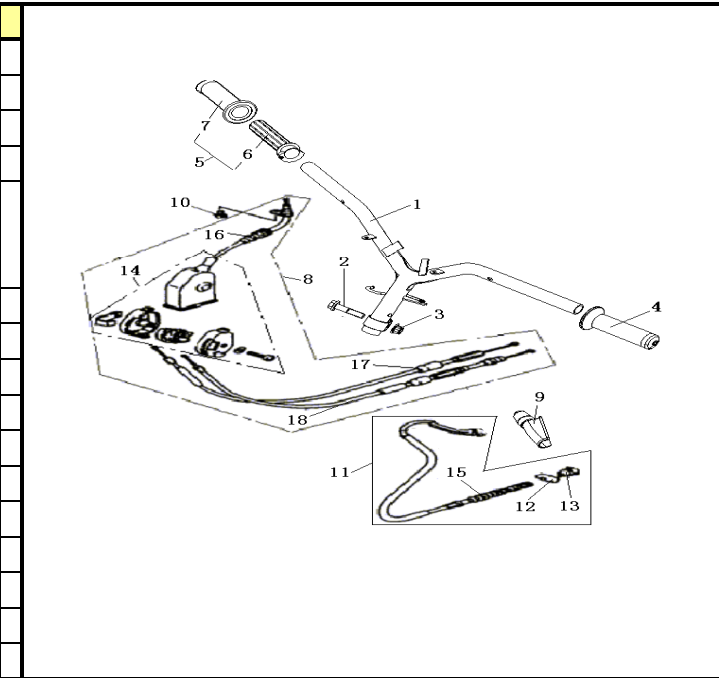

BODY PARTS LIST OF B08(50cc)

RX200 = T-3
 RX8 = B08
 RX50 = QT-2
 RX125 = 125-4A
 Phantom = 12C

Venus (retro model)

MRP DISTRIBUTES ORIGINAL FACTORY QJ PARTS

QJ IS SOLD IN THE USA UNDER SEVERAL DIFFERENT NAMES:

EXAMPLE TYPE IN QJ-40100BMBT001 TO LOOK FOR THE QJ PART

STEERING

NO	CODE		QTY
1	40100BMBT001	HANDLE COMP.	1
2	B01091004565	BOLT 10X1.25X45MM	1
3	B04171012565	U NUT 10X1.25MM	1
4	40001J4AT001	L. GRIP	1
5	40210J4AT001	R. GRIP ASSY.	1
6	40211J4AT001	R. GRIP	1
7	40212J4AT001	THROTTLE GUIDE TUBE	1
8	40300BM0T001	CABLE ASSY. THROTTLE	1
9	40008BM0T000	JACKET,RR. BRAKE CABLE	1
10	B02000501025	SCREW 5X10MM	1
11	40270BMBT000	BRAKE CABLE ASSY.	1
12	40273BM0T000	PIN,STOP(GOLD COLORED)	1
13	40271BM0T000	NUT, ADJUSTING	1
14	40340BM0T001	JUNCTION BOX	1
15	40274BMBT000	SPRING (GOLD COLORED)	1
16	40306BM0T000	CABLE THROTTLE 1	1
17	40307BM0T000	CARBURETOR LINE	1
18	40308BM0T000	OIL PUMP LINE	1

LEVER/HANDLE SWITCH

NO	CODE		QTY
1	40500BM0T000	LEFT HANDLE SWITCH ASSY.	1
2	40002BM0T000	LEFT LEVER (145mm)	1
3	40004BMAT000	LEVER MOUNTING SCREW 5MM	1
4	B04000500065	NUT 5MM	1
5	91600BMAT000	STOP SWITCH ASSY.	1
6	40600BM0T001	RIGHT HANDLE SWITCH ASSY.	1
7	40610BM0T001	RIGHT HANDLE SWITCH	1
8	40620BM0T000	R. SWITCH FIXING SEAT	1
9	B02000502025	SCREW 5X20MM	2
10	B02000502525	SCREW 5X25MM	2
11	40510BM0T000	LEFT HANDLE SWITCH	1
12	40520BM0T000	L. SWITCH FIXING SEAT	1
13	B07000000505	WASHER 5MM	1