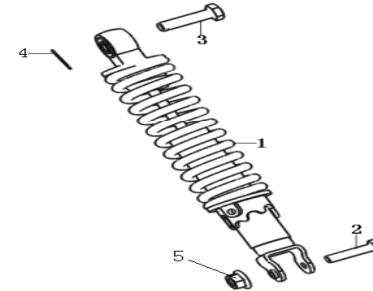

17	58360BMBT000	E/G BRKT COMP.	1	
18	58520BM0T000	MAIN STAND COMP.	1	
19	58590BM0T000	PIN(GOLD COLORED)	1	
20	58508B0DT000	RUBBER WASHER 10MM	1	
21	63016B0DT000	SPLIT PIN	1	
22	58510BM0T000	MAIN STAND SPRING ASSY	1	
23	B100432007P0	RIVET3.2X7MM	2	
24	58700BM0T000	SIDE STAND COMP.	1	
25	57005B0DT000	BOLT, SIDE STAND MOUNTING	1	
26	57010BM0T001	SIDE STAND SPRING ASSY	1	
27	B07030001005	WASHER 10MM	1	
28	57001BMBT000	FRAME BODY NO. PLATE	1	
29	57006BM0T000	HOOK	1	

REAR ABSORBER

NO	CODE	DESCRIPTION	QTY	
1	63100BM0TRH5	RR. ABSORBER COMP., (RED)	1	
	63100BM0TLK5	RR. ABSORBER COMP., (BLUE)		
	63100BM0TYF5	RR. ABSORBER COMP., (YELLOW)		
	63100BM0TCA5	RR. ABSORBER COMP., (SILVER)		
	63100BM0TGD5	RR. ABSORBER COMP., (GREEN)		
2	B01090803564	BOLT 8X35MM	1	
3	B01141004063	BOLT 10X1.25X40MM	1	
4	63016B0DT001	SPLIT PIN	1	
5	B04070800065	NUT 8MM	1