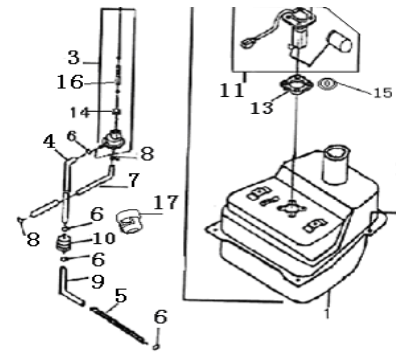

4	50301BM0T000	FUEL HOSE, 1 (4.5X8.5X80)	1	
5	50316BMBT000	SPRING(BLACK)	1	
6	50307BM0T000	CLIP 8MM	4	
7	50302BM0T000	VACUUM HOSE, 1 (4X8X360)	1	
8	50306BM0T000	CLIP 7MM	2	
9	50303BM0T000	FUEL HOSE, 2 (4.5X8.5X250)	1	
10	50340BMAT000	FUEL FILTER ASSY.	1	
11	50800BMBT000	SENDER UNIT	1	
12	50801BM0T001	BOLT 5X16MM	4	
13	50004BMBT000	SENDER UNIT GASKET	1	
14	50312JOET000	SEAL RING	1	
15	B070200005005	WASHER 5MM	4	
16	50352BM0T000	FUEL FILTER	1