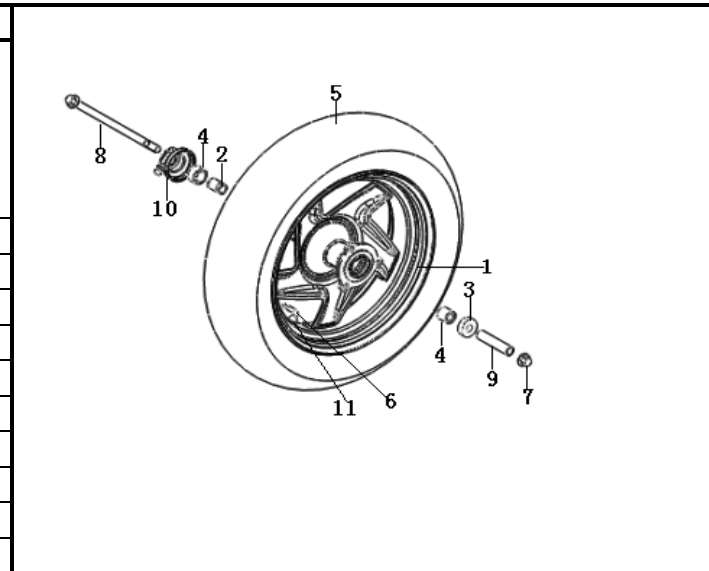

22	43003BMBT000	BALL RACE, 2	2		
23	43004BMBT000	BALL RACE 4	1		
24	43100BM0T001	UNDER BRACKET COMP.	1		
25	B01091003065	BOLT 10X1.25X30MM	2		
26	B01090601265	BOLT 6X12MM	1		
27	43035BMBT000	BRAKE HOSE HOLDER 2	1		
28	B01070601625	BOLT 6X16MM	2		
29	43021BMBT001	FR. BRAKE HOSE HOLDER	1		
30	43150BMBT000	CABLE HOLDER	1		

FRONT WHEEL

NO	CODE		QTY		
1	44100BM0T002	RIM COMP.3.5X12 "(NO PAINT)	1		
	44100BM0TRH2	RIM COMP.3.5X12 "(RED)			
	44100BM0TYF2	RIM COMP.3.5X12 "(YELLOW)			
	44100BM0TCA2	RIM COMP.3.5X12 "(SILVER)			
	44100BM0TGD2	RIM COMP.3.5X12 "(GREEN)			
2	44600BM0T910	DISTANCE COLLAR COMP.	1		
3	44300BM0T000	OIL SEAL 22X35X7, R.	1		
4	B12016020100	BALL BEARING 6201-2RS	2		
5	B140107D12DB	TIRE 120/70-12 (ZHENGXIN, DOT)	1		
6	B1403Z201100	RIM VALVE	1		
7	B04171212563	U NUT 12X1.25MM	1		
8	44004G4CT000	FR. WHEEL AXLE	1		
9	44005BM0T000	COLLAR	1		
10	44200BM0T000	SPEEDOMETER GEAR COMP.	1		
11	B1404Z2011C0	CAP, VALVE	1