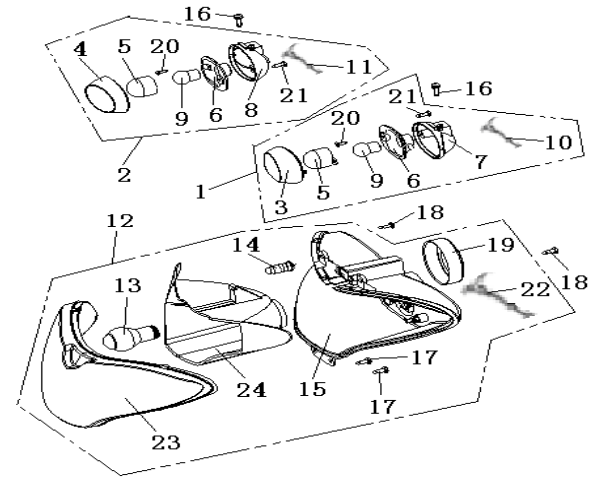

FLASHER LIGHT/HEAD LIGHT

NO	CODE		QTY	
1	81100BMBT001	FLASHER LIGHT ASSY., 1	1	
2	81300BMBT001	FLASHER LIGHT ASSY., 2	1	
3	81102BMBT001	LIGHT COVER, L.	1	
4	81302BMBT001	LIGHT COVER, R.	1	
5	81107BMBT000	INNER COVER	2	
6	81105BMBT001	BOWL, REFLEX LIGHT	2	
7	81101BMBT001	F. L. BULB BASE	1	
8	81301BMBT001	F. R BULB BASE	1	
9	81501H70X000	BULB, 12V/10W	2	
10	81110BMBT000	WIRE ASSY., F.L. FLASHER	1	
11	81310BMBT000	WIRE ASSY., F.R. FLASHER	1	
12	80000BMBT001	HEAD LAMP ASSY.	1	
13	80002BMBT000	BULB, HEAD LAMP	2	
14	80023JL0T000	BULB 2, HEADLIGHT	1	
15	80007BMBT000	SEAT, HEAD LAMP	1	
16	08005AE0D000	SCREW W/WASHER 5X14MM	2	
17	B05075001605	SCREW 5X16MM	2	
18	B05075001205	SCREW 5X12MM	2	
19	80013BMBT000	COVER, DUSTPROOF	1	
20	B05003501303	SCREW 3.5X13MM	2	
21	B05004201603	SCREW 4.2X16MM	2	
22	80100BMBT000	CABLE, HEAD LAMP	1	
23	80004BMBT001	COVER, HEAD LAMP	1	
24	80006BMBT000	BOWL, REPERCUSSION	1