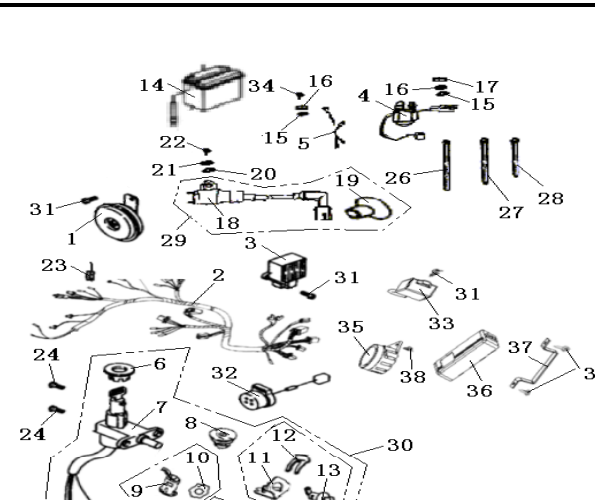

ELECTRICAL EQUIPMENT I

NO	CODE		QTY	
1	95000BMDT000	HORN (E MARK)	1	
2	92000BMBT007	WIRE HARNESS ASSY.	1	
3	98801B09F000	REGULATOR COMP.	1	
4	94000BMBT000	STARTER RELAY COMP.	1	
5	96900BMBT000	WIRE HARNESS	1	
6	88101BM0T001	COVER MAIN SWITCH	1	
7	88100BMBT000	MAIN SWITCH ASSY.	1	
8	88400BM0T000	LOCK ASSY., FUEL TANK	1	
9	88501BMBT000	LOCK 1	1	
10	88502BMBT000	LOCK, SIDE COVER 3 NUT	1	
11	88801BMBT000	LOCK SEAT 1	1	
12	88802BMBT000	LOCK SEAT 2	1	
13	88800BMBT000	LOCK SEAT, ASSY	1