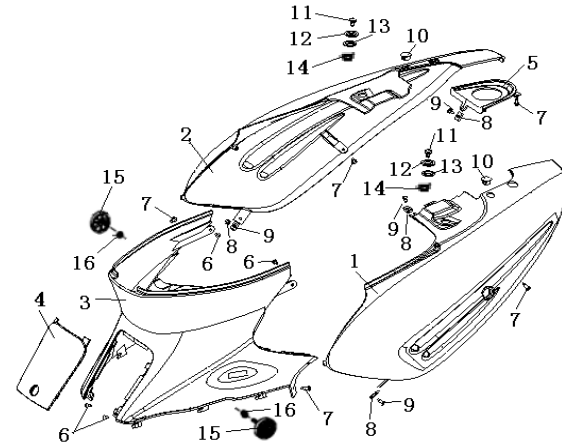

SIDE COVER

NO	CODE		QTY
1	65601BMBT000	SIDE COVER,1 (NO PAINT)	1
	65601BMBTRH0	SIDE COVER,1 (RED)	
	65601BMBTLK0	SIDE COVER,1 (BLUE)	
	65601BMBTYF0	SIDE COVER,1 (YELLOW)	
	65601BMBTCA0	SIDE COVER,1 (SILVER)	
	65601BMBTGD0	SIDE COVER,1 (GREEN)	
2	65602BMBT000	SIDE COVER, 2 (NO PAINT)	1
	65602BMBTRH0	SIDE COVER, 2 (RED)	
	65602BMBTLK0	SIDE COVER, 2 (BLUE)	
	65602BMBTYF0	SIDE COVER, 2 (YELLOW)	
	65602BMBTCA0	SIDE COVER, 2 (SILVER)	
	65602BMBTGD0	SIDE COVER, 2 (GREEN)	
3	65605BMBT001	SIDE COVER, 3	1
4	65619BMBT000	SIDE COVER, 4	1
5	65606BMBT000	SIDE COVER, 5, (NO PAINT)	1
	65606BMBTRH0	SIDE COVER, 5, (RED)	
	65606BMBTLK0	SIDE COVER, 5, (BLUE)	
	65606BMBTYF0	SIDE COVER, 5, (YELLOW)	
	65606BMBTCA0	SIDE COVER, 5, (SILVER)	
	65606BMBTGD0	SIDE COVER, 5, (GREEN)	
6	B05074001205	SCREW 4X12MM	4
7	B05075001605	SCREW 5X16MM	5
8	65802BMAT000	SPRING NUT 5MM	4
9	B05075001205	SCREW 5X12MM	4
10	65608BMBT000	CAP, DECORATION	2
11	B02000602003	SCREW 6X20MM	2
12	08021BMBT000	WASHER	2
13	65616J00P000	RUBBER WASHER	2
14	65627BMBT000	BUSH	2
15	66300BMBT001	REAR REFLECTOR(RE D、DOT)	2
16	B04070600063	NUT 6MM	2

SPEEDOMETER.

NO	CODE		QTY
1	70000BMBT00S	SPEEDOMETER COMP.	1
2	B05074001205	SCREW 4X12MM	2