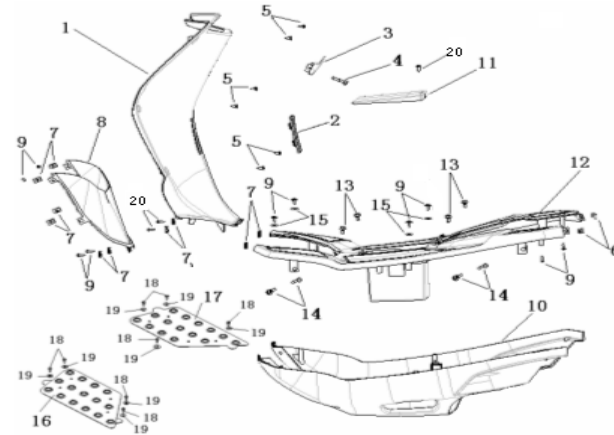

BODY PANELS

NO	CODE		QTY	
1	65402BMBT000	FRONT INSIDE BODY PANEL	1	
2	65403BMBT000	VIN PLATE COVER	1	
3	51011BMBT000	HOOK, HELMET	1	
4	B01090603065	BOLT 6X30MM	1	
5	B05074801605	SCREW 4.8X16MM	6	
6	65802BMAT000	SPRING NUT 5MM	4	
7	65801BMAT000	SPRING NUT 4MM	10	
8	65407BMKT001	FRONT INNER FENDER COVER	1	
9	B05074001605	SCREW 4X16MM	10	
10	65406BMBT000	FLOOR BODY (BLACK)	1	
11	65813BMBT000	FLOOR COMPARTMENT COVER	1	
12	65401BMBT000	FLOOR, BLACK	1	
13	08011H60X001	BOLT 6X14MM	4	
14	B01090601265	BOLT 6X12MM	4	
15	B07030000505	WASHER 5MM	4	
16	65411BMBT000	FOOT PLATE, L	1	
17	65412BMBT000	FOOT PLATE, R	1	
18	B05004201304	SCREW 4.2X13MM	8	
19	57031BMBT000	WASHER	8	
20	B05074001605	SCREW 4X16MM	3