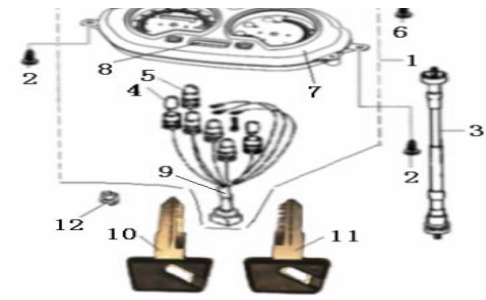

3	72900BMBT000	SPEEDOMETER CABLE COMP.	1	
4	70001BMBT000	BULB 12V-3W	2	
5	70036BMBT000	BULB 12V-2W	4	
6	B05074001005	SCREW 4X10MM	1	
7	70003BMBT001	SPEEDOMETER COVER	1	
8	76000BMBT002	DIGITAL WATCH	1	
9	75000BMBT004	SPEEDOMETER WIRE ASSY	1	
10	88900BM0T001	KEY NUT LEFT	1	
11	88900BMBT001	KEY NUT RIGHT	1	
12	76001BMBT000	SMALL BATTERY INSIDE	1