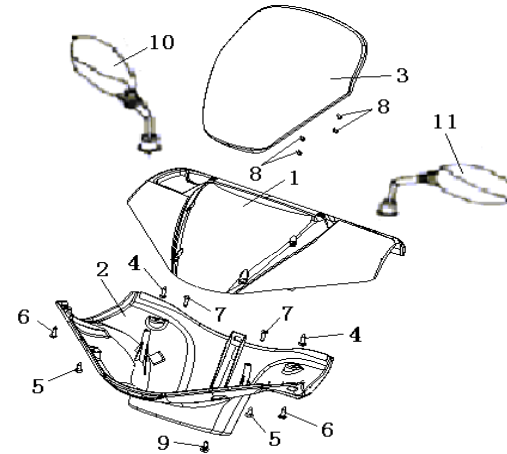

2	B04070600063	NUT 6MM	2	
3	66300BMBT000	REAR REFLECTOR (AMBER, DOT)	2	
4	65120BMBT000	FRONT FENDER BRACKET, 1	1	
5	65110BMBT000	FRONT FENDER BRACKET, 2	1	
6	65114BMBT000	SCREW W/WASHER 6X16MM	4	

HANDLE COVER

NO	CODE		QTY	
1	65201BMBT001	HANDLE COVER, 1, (NO PAINT)	1	
	65201BMBTRH1	HANDLE COVER, 1, (RED)		
	65201BMBTLK1	HANDLE COVER, 1, (BLUE)		
	65201BMBTYF1	HANDLE COVER, 1, (YELLOW)		
	65201BMBTCA1	HANDLE COVER, 1, (SILVER)		
	65201BMBTGD1	HANDLE COVER, 1, (GREEN)		
2	65202BMBT00	HANDLE COVER, 2	1	
3	65203BMBT000	METER VISION ASSY.	1	
4	B05075001605	SCREW 5X16MM	2	
5	B05075001205	SCREW 5X12MM	2	
6	B05074001205	SCREW 4X12MM	2	
7	B05074001605	SCREW 4X16MM	2	
8	B05073001005	SCREW 3X10MM	4	
9	B13010501405	SCREW 5X14MM	1	
10	40470BM BTRH3	REAR VIEW MIRROR ASSY., 2 (RED/BLACK)	1	
	40470BM BTLK3	REAR VIEW MIRROR ASSY., 2 (BLUE/BLACK)		
	40470BM BTYF3	REAR VIEW MIRROR ASSY., 2 (YELLOW/BLACK)		
	40470BM BTCA3	REAR VIEW MIRROR ASSY., 2 (SILVER/BLACK)		
	40470BMBTGD3	REAR VIEW MIRROR ASSY., 2 (GREEN/BLACK)		
11	40460BMBTRH3	REAR VIEW MIRROR ASSY., 1 (RED/BLACK)	1	
	40460BMBTLK3	REAR VIEW MIRROR ASSY., 1 (BLUE/BLACK)		
	40460BMBTYF3	REAR VIEW MIRROR ASSY., 1 (YELLOW/BLACK)		
	40460BMBTCA3	REAR VIEW MIRROR ASSY., 1 (SILVER/BLACK)		
	40460BMBTGD3	REAR VIEW MIRROR ASSY., 1 (GREEN/BLACK)		

FRONT COVER

NO	CODE		QTY	
	65301BMBT000	LEG SHIELD, 1 (NO PAINT)		
	65301BMBTRH0	LEG SHIELD, 1 (RED/ BLACK)		
	(RH/B4)			
	65301BMBTLK0	LEG SHIELD, 1 (BLUE/ BLACK)