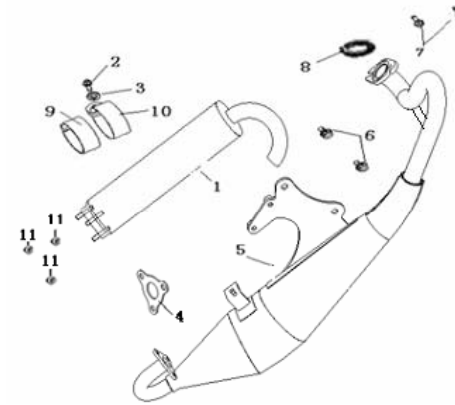

MUFFLER

NO	CODE		QTY	
1	48300BM0T000	MUFFLER ASSY.	1	
2	B01070601664	BOLT 6X16MM	1	
3	47100BM0T00G	MUFFLER ASSY.COMP	1	
4	47490BM0T000	CUSHION	1	
5	47200BMBT006	MUFFLER ASSY.	1	
6	B01090801664	BOLT 8X16MM	2	
7	B01090601665	BOLT 6X16MM	2	
8	47800B0DT000	GASKET, EXHAUST PIPE	1	
9	47833B2GT005	ADIABATIC RUBBER	1	
10	48831B2GT005	MUFFLER HOOP	1	
11	47006J0AP000	CAP NUT 6MM	3