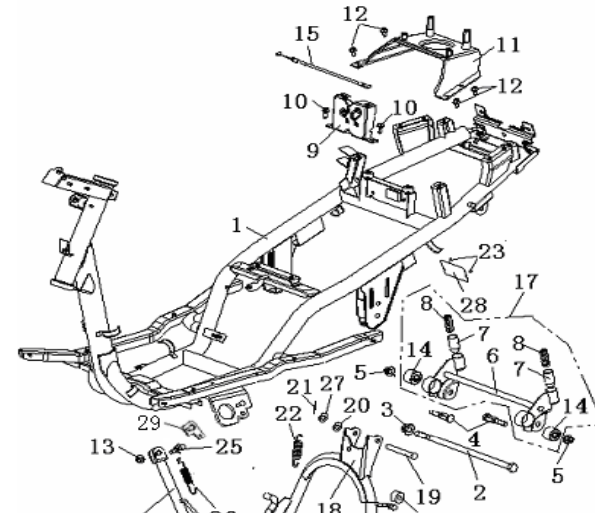

FRAME BODY

NO	CODE		QTY	
1	57100BMBT007	FRAME COMP.	1	
2	58303BM0T000	E/G MOUNTING BOLT, 1 (Gold colored)	1	
3	B04171212563	U NUT 12X1.25MM	1	
4	58301BMBT000	E/G MOUNTING BOLT, 2	2	
5	B04171012565	U NUT 10X1.25MM	2	
6	58320BMBT000	E/G BRKT JOINING. COMP.	1	
7	58302B0DT000	DAMPER	2	
8	58304BMBT000	SPRING	2	
9	58800BM0T000	SEAT CATCH COMP.	1	
10	B01090602065	BOLT 6X20MM	2	
11	57080BMBT000	CARRIER BRACKET	1	
12	B01090601265	BOLT 6X12MM	4	
13	B04070800064	U NUT 8MM	1	
14	58350BMBT000	BUFFER, ENGINE BRACKET	2	
15	58900BMBT000	SEAT CABLE	1	
16	58507BM0T000	CUSHION, MID STAND	1