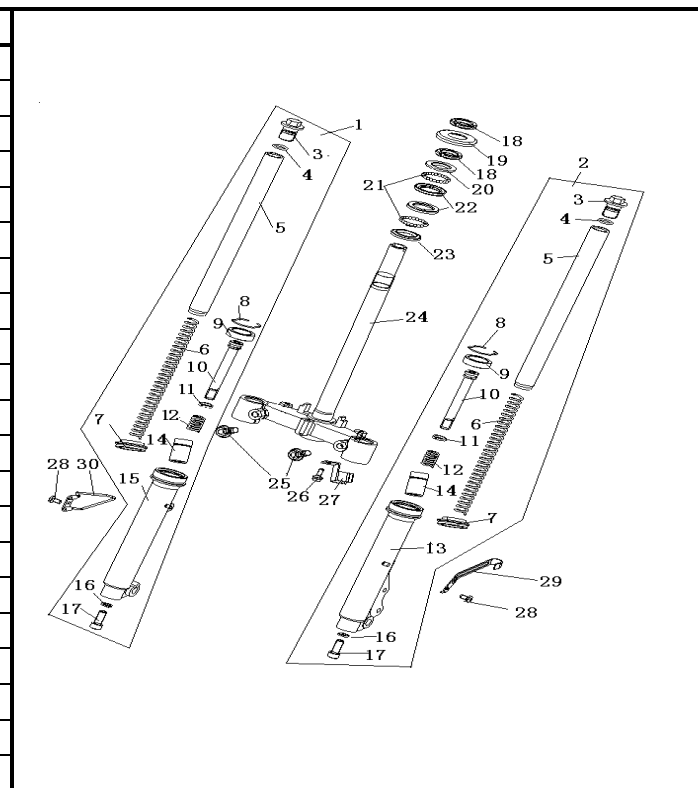

FRONT FORK

NO	CODE		QTY
1	43300BMBT000	F.R. FORK ASSY.	1
2	43200BMBT000	F.L. FORK ASSY.	1
3	43204BMBT000	CAP BOLT	2
4	B190123200B0	O-RING 23.2X2.65MM	2
5	43230BMBT000	INNER TUBE COMP	2
6	43202BMBT000	SPRING	2
7	43290K00P000	COVER, ANTI-DUST	2
8	43207K00P000	CLIP	2
9	43260K00P000	OIL SEAL	2
10	43214BMBT000	FR. FORK PISTON	2
11	43208BMBT000	PISTON RING	2
12	43203BMBT000	FR. FORK SPRING	2
13	43201BMBT000	OUTER TUBE, 1	1
14	43237BMBT000	SHAFT, 2	2
15	43301BMBT000	OUTER TUBE, 2	1
16	43209J0AP000	GASKET	2
17	B01090601265	BOLT 6X12MM	2
18	43008BMAT000	NUT	2
19	43005BMBT001	BALL RACE COVER	1
20	43001BMBT001	BALL RACE, CONNECTING	1
21	B06010150000	STEEL BALL 5 (A SET OF 42)	42