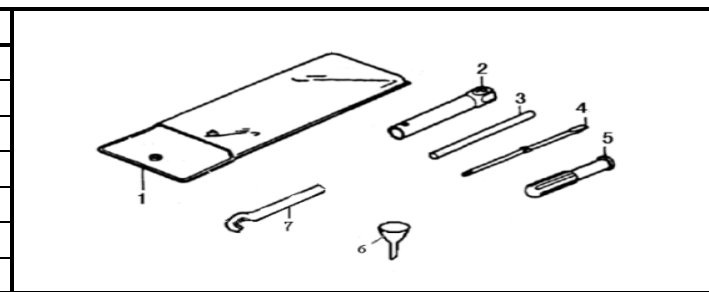

STICKER

NO	CODE		QTY		
1	05531BMBT000	PRODUCT STICKER	1		
2	05531BMBT000	EPA STICKER	1		

TOOL KIT

NO	CODE		QTY
1	02110BM0T000	TOOL BAG	1
2	02102BM0T000	SPARK PLUG SOCKET	1
3	02101BM0T000	SPARK PLUG SOCKET HANDLE	1
4	02103BM0T000	SCREW DRIVER	1
5	02104BM0T000	HANDLE	1
6	02114BM0T000	FILTER, OIL TANK	1
7	02115BM0T000	RR. ABSORBER ADJUSTER	1