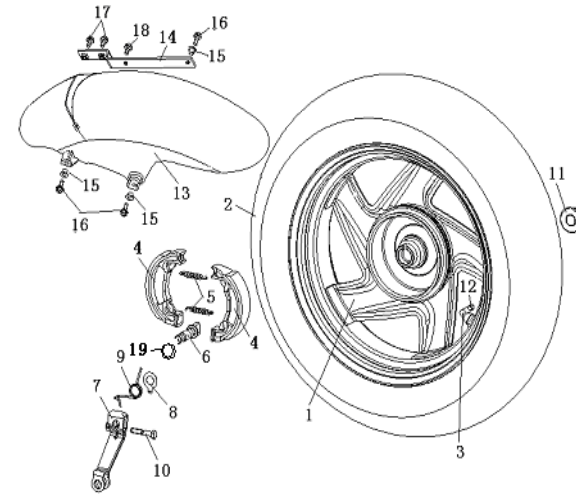

1	54100BM0TRH2	RR. RIM COMP. 3.5X12" (RED)	1	
	54100BM0TLK2	RR. RIM COMP. 3.5X12" (BLUE)		
	54100BM0TYF2	RR. RIM COMP. 3.5X12" (YELLOW)		
	54100BM0TGD2	RR. RIM COMP. 3.5X12" (GREEN)		
	54100BM0TCA2	RR. RIM COMP. 3.5X12" (SILVER)		
2	B140108D12DB	TIRE 130/70-12 (ZHENGXIN, DOT)	1	
3	B1403Z201100	RIM VALVE Z2-01-1	1	
4	54200BMBT000	BRAKE SHOE KIT	2	
5	54001BMBT000	SPRING(BLACK)	2	
6	54003BM0T000	CAM SHAFT, 2	1	
7	54250BM0T000	CAM SHAFT LEVER, ASSY	1	
8	54002BM0T000	INDICATOR PLATE	1	
9	54008BMBT000	TENSION SPRING	1	
10	08012BM0T000	HEX. BOLT 6X30MM (GOLD COLORED)	1	
11	B04171615063	U NUT 16X1.5MM	1	
12	B1404Z2011C0	CAP, VALVE	1	
13	65701BMBT000	REAR FENDER	1	
14	65770BM0T000	RR. FENDER BRACKET, R	1	
15	65709BM0T000	BUSH, RR, FENDER	3	
16	B01090602065	BOLT 6X20MM	3	
17	B01090601665	BOLT 6X16MM	2	
18	B01090601065	BOLT 6X10MM	1	
19	B190101000A0	O RING 10X1.9MM	1