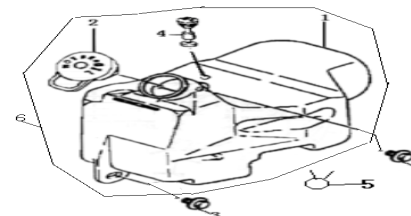

OIL TANK

NO	CODE	DESCRIPTION	QTY	
1	64001BMAT000	OIL TANK	1	
2	64090BMAT000	OIL TANK CAP	1	
3	B01090601265	BOLT 6X12MM	2	
4	64100BMAT000	OIL LEVER GAUGE ASSY.	1	
5	50307BM0T000	CLIP 8MM	1	
6	64000BMAT000	OIL TANK ASSY.	1