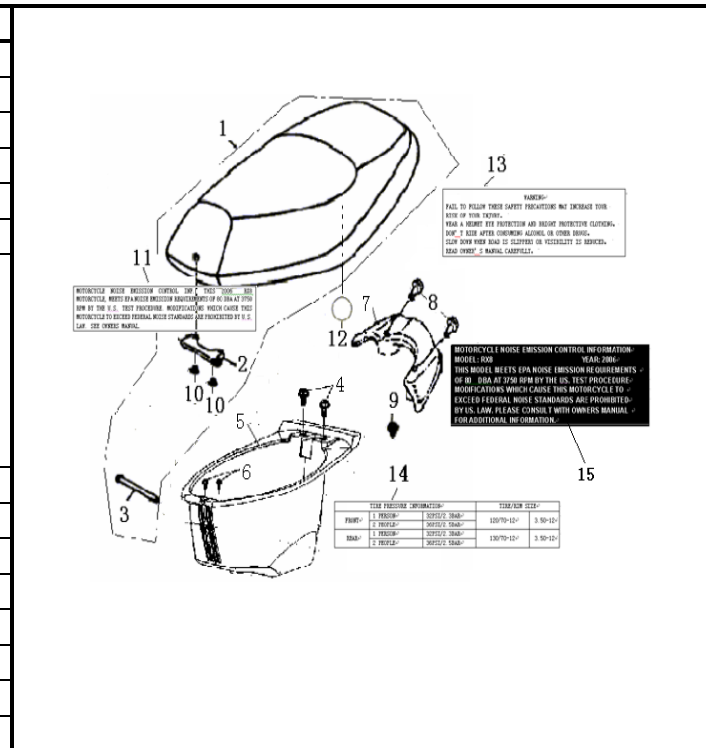

SEAT

NO	CODE		QTY	
1	51100BMBT002	SEAT ASSY.	1	
2	51080BMBT000	SEAT HINGE	1	
3	51001BMBT000	BOLT, SEAT HINGE	1	
4	08011H60X000	BOLT 6X14MM	2	
5	51004BMBT001	LUGGAGE BOX	1	
6	B01090601265	BOLT 6X12MM	2	
7	52011BMBT000	RR.. CARRIER COMP (NO PAINT)	1	
	52011BMBTRH0	RR.. CARRIER COMP (RED)		
	52011BMBTLK0	RR.. CARRIER COMP (BLUE)		
	52011BMBTYF0	RR.. CARRIER COMP (YELLOW)		
	52011BMBTCA0	RR.. CARRIER COMP (SILVER)		
	52011BMBTGD0	RR.. CARRIER COMP (GREEN)		
8	B02050803565	SCREW 8X35MM	2	
9	B05075001605	SCREW 5X16MM	1	
10	B04070600063	NUT 6MM	2	
11	05536BMBT001	NOISE .CONTROL, 1 (DOT)	1	
12	08032BM0T000	O-RING 84.4X3.1MM	1	
13	05535BMBT000	WARNING STICKER (DOT)	1	
14	05533BMBT001	TIRE PRESSURE (DOT)	1	
15	05536BMBT002	NOISE .CONTROL, 2 (DOT)	1