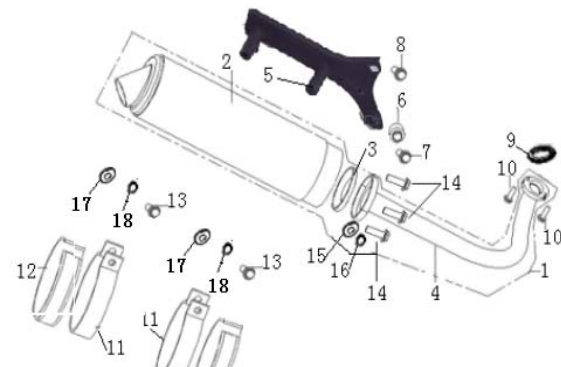

MUFFLER

NO	CODE		QTY	
1	47100BMBT00G	MUFFLER ASSY.	1	
2	47200BMBT00C	MUFFLER CANISTER ASSY.	1	
3	47121B20T000	SEAL WASHER	1	
4	47105BMBT00B	EXHAUST PIPE ASSY.	1	
5	47123BMBT000	MUFFLER FIXING PLATE	1	
6	47740B0ET000	MUFFLER BUSH	1	
7	B01090803565	BOLT 8X35MM	1	
8	B01090802065	BOLT 8X20MM	1	
9	47800B0DT000	GASKET, EXHAUST PIPE	1	
10	B01090601665	BOLT 6X16MM	2	
11	47041B20T000	MUFFLER HOOP	2