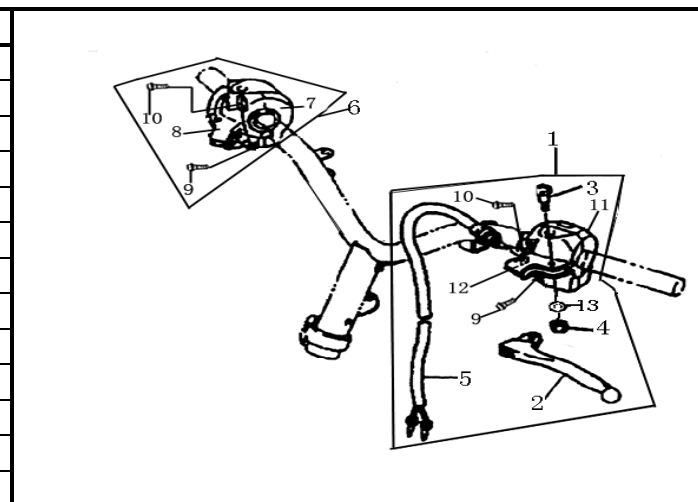

EXAMPLE TYPE IN QJ-40100BMBT001 TO LOOK FOR THE QJ PART

STEERING

NO	CODE		QTY
1	40100BMBT001	HANDLE COMP.	1
2	B01091004565	BOLT 10X1.25X45MM	1
3	B04171012565	U NUT 10X1.25MM	1
4	40001J4AT001	L. GRIP	1
5	40210J4AT001	R. GRIP ASSY.	1
6	40211J4AT001	R. GRIP	1
7	40212J4AT001	THROTTLE GUIDE TUBE	1
8	40300BM0T001	CABLE ASSY. THROTTLE	1
9	40008BM0T000	JACKET,RR. BRAKE CABLE	1
10	B02000501025	SCREW 5X10MM	1
11	40270BMBT000	BRAKE CABLE ASSY.	1
12	40273BM0T000	PIN,STOP(GOLD COLORED)	1
13	40271BM0T000	NUT, ADJUSTING	1
14	40340BM0T001	JUNCTION BOX	1
15	40274BMBT000	SPRING (GOLD COLORED)	1
16	40306BM0T000	CABLE THROTTLE 1	1
17	40307BM0T000	CARBURETOR LINE	1
18	40308BM0T000	OIL PUMP LINE	1

LEVER/HANDLE SWITCH

NO	CODE		QTY
1	40500BM0T000	LEFT HANDLE SWITCH ASSY.	1
2	40002BM0T000	LEFT LEVER (145mm)	1
3	40004BMAT000	LEVER MOUNTING SCREW 5MM	1
4	B04000500065	NUT 5MM	1
5	91600BMAT000	STOP SWITCH ASSY.	1
6	40600BM0T001	RIGHT HANDLE SWITCH ASSY.	1
7	40610BM0T001	RIGHT HANDLE SWITCH	1
8	40620BM0T000	R. SWITCH FIXING SEAT	1
9	B02000502025	SCREW 5X20MM	2
10	B02000502525	SCREW 5X25MM	2
11	40510BM0T000	LEFT HANDLE SWITCH	1
12	40520BM0T000	L. SWITCH FIXING SEAT	1
13	B07000000505	WASHER 5MM	1