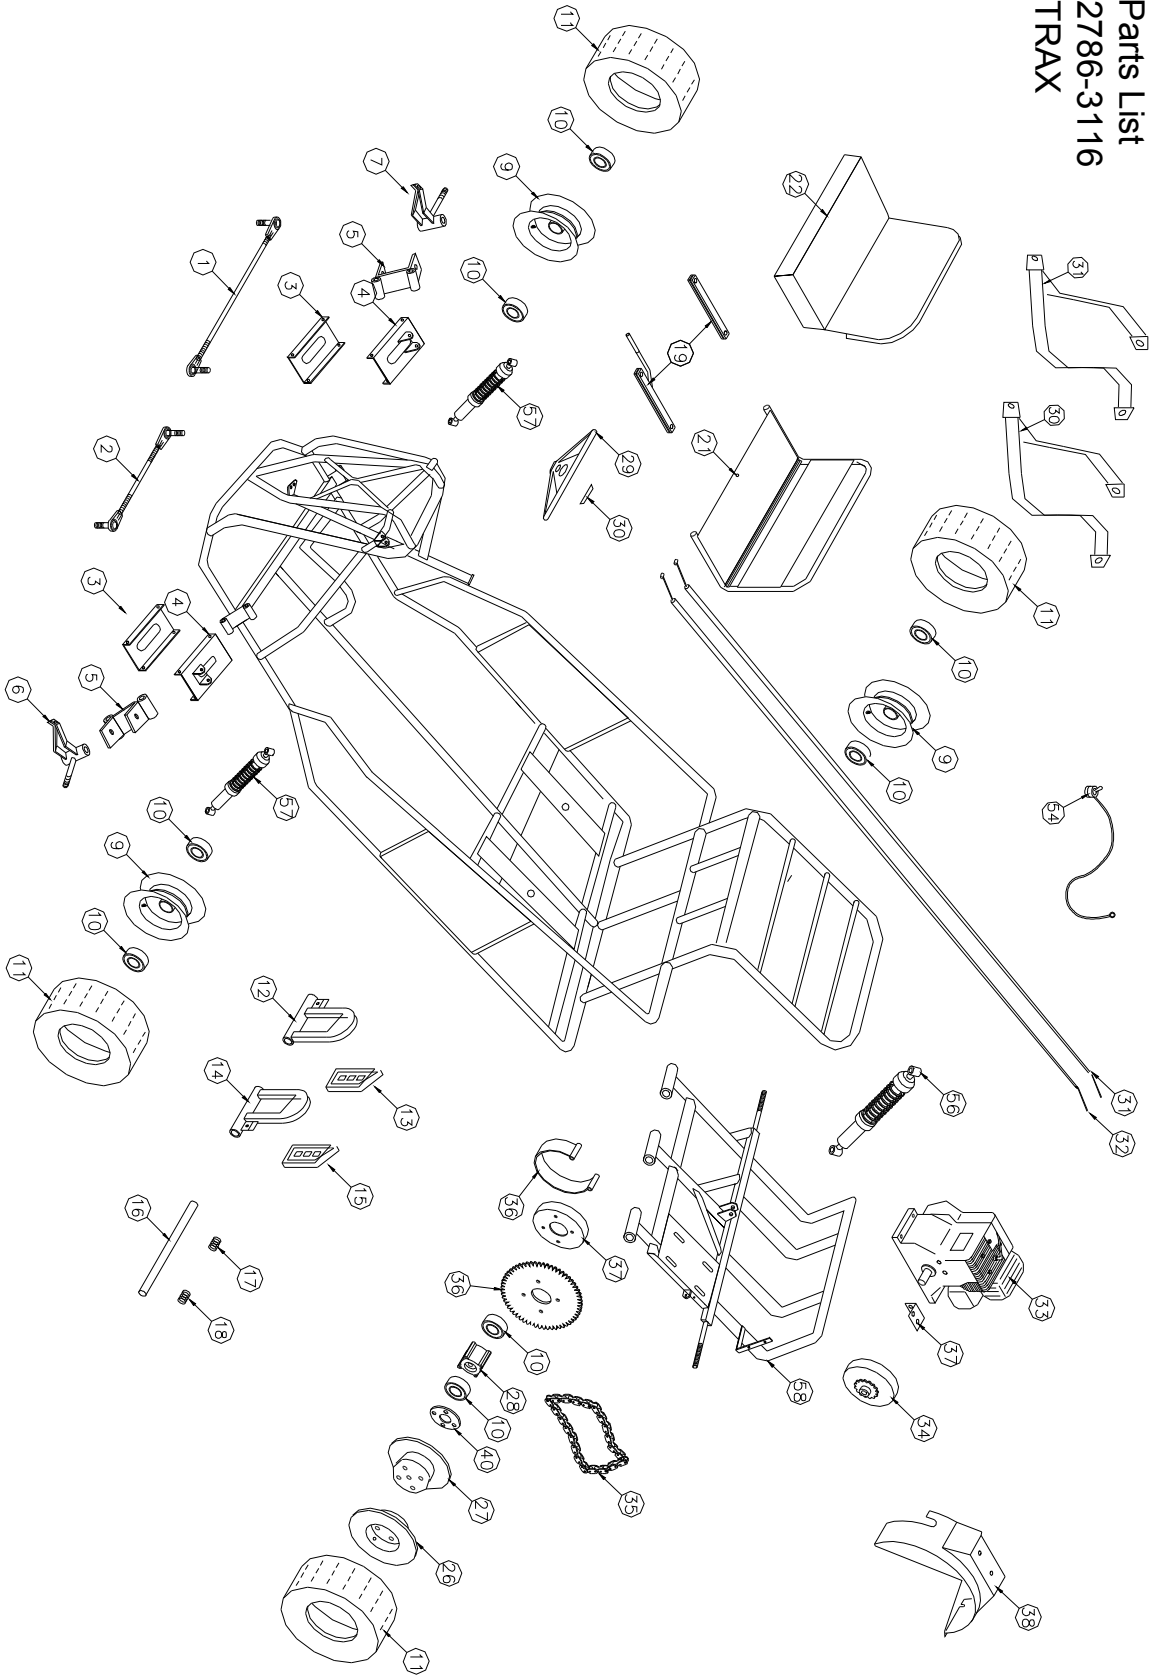

TRAX- MODEL 2786-3116

Parts List
2786-3116
TRAX

888.562.9ACE phone 888.562.8ACE fax www.acesportsonline.com
A.C.E. Sports LLC 239 County Road 4435, Brundidge, AL 36010